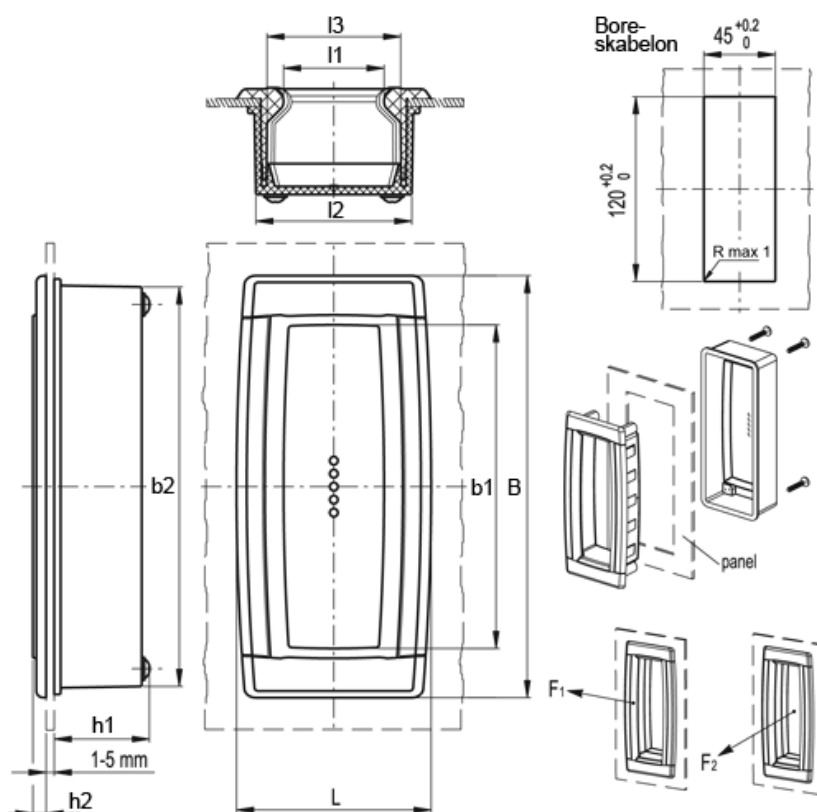

Data Sheet

Article number: 2304151311
Description: E+G Flush pull handle
ERB.130 CLEAN

Measures

B	= 130	l1	= 31
b1	= 101	l2	= 48
b2	= 123	l3	= 41
F1 (N)	= 3500	Weight (g)	= 95
F2 (N)	= 3500		
h1	= 30		
h2	= 3		
L	= 60		